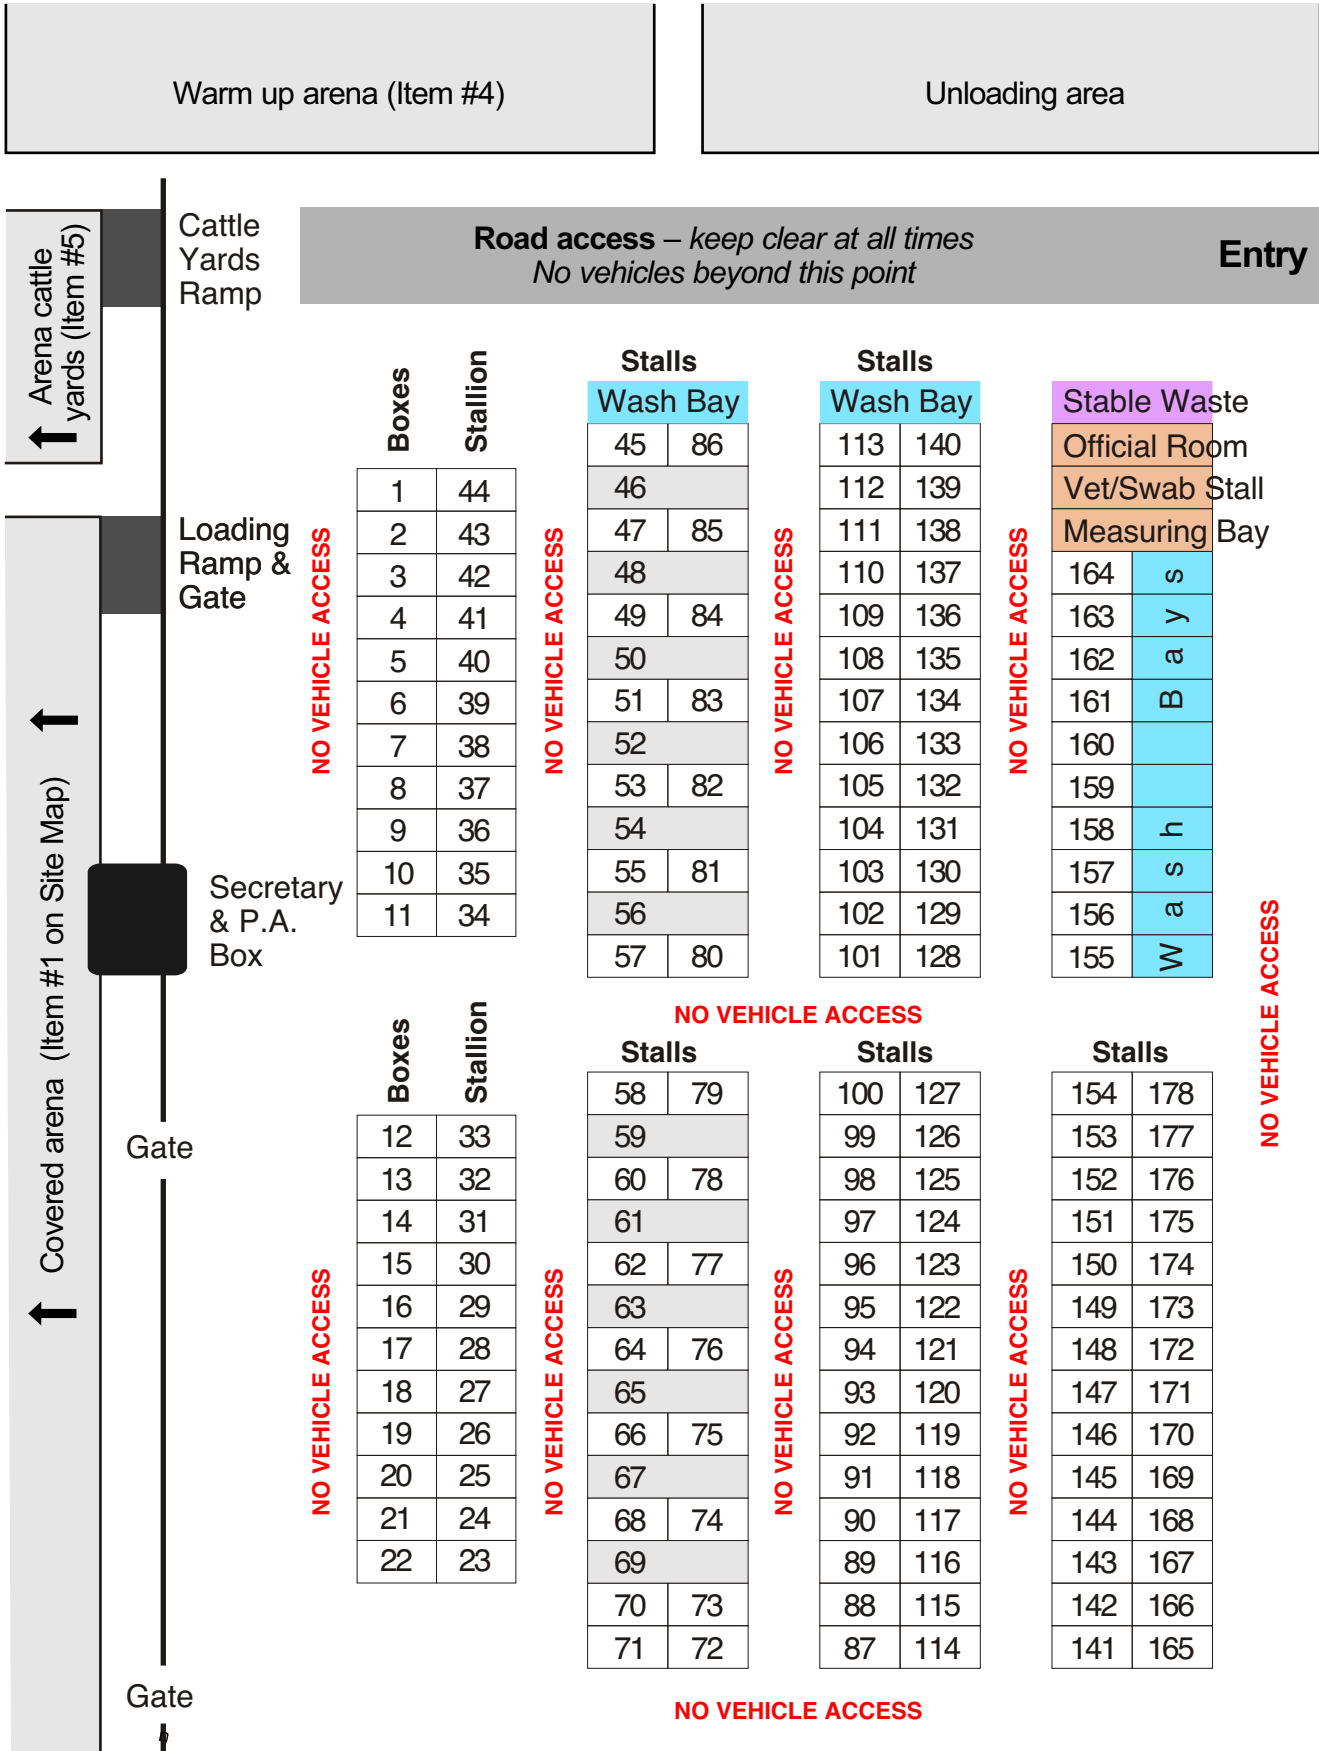

## North Stable Block – Total 178 Stables (Item #2 on Site Map)

**aisle ways must be clear at all times**

Not to scale. Map by William Olds. © Maryborough City Council 2007.

magnetic north